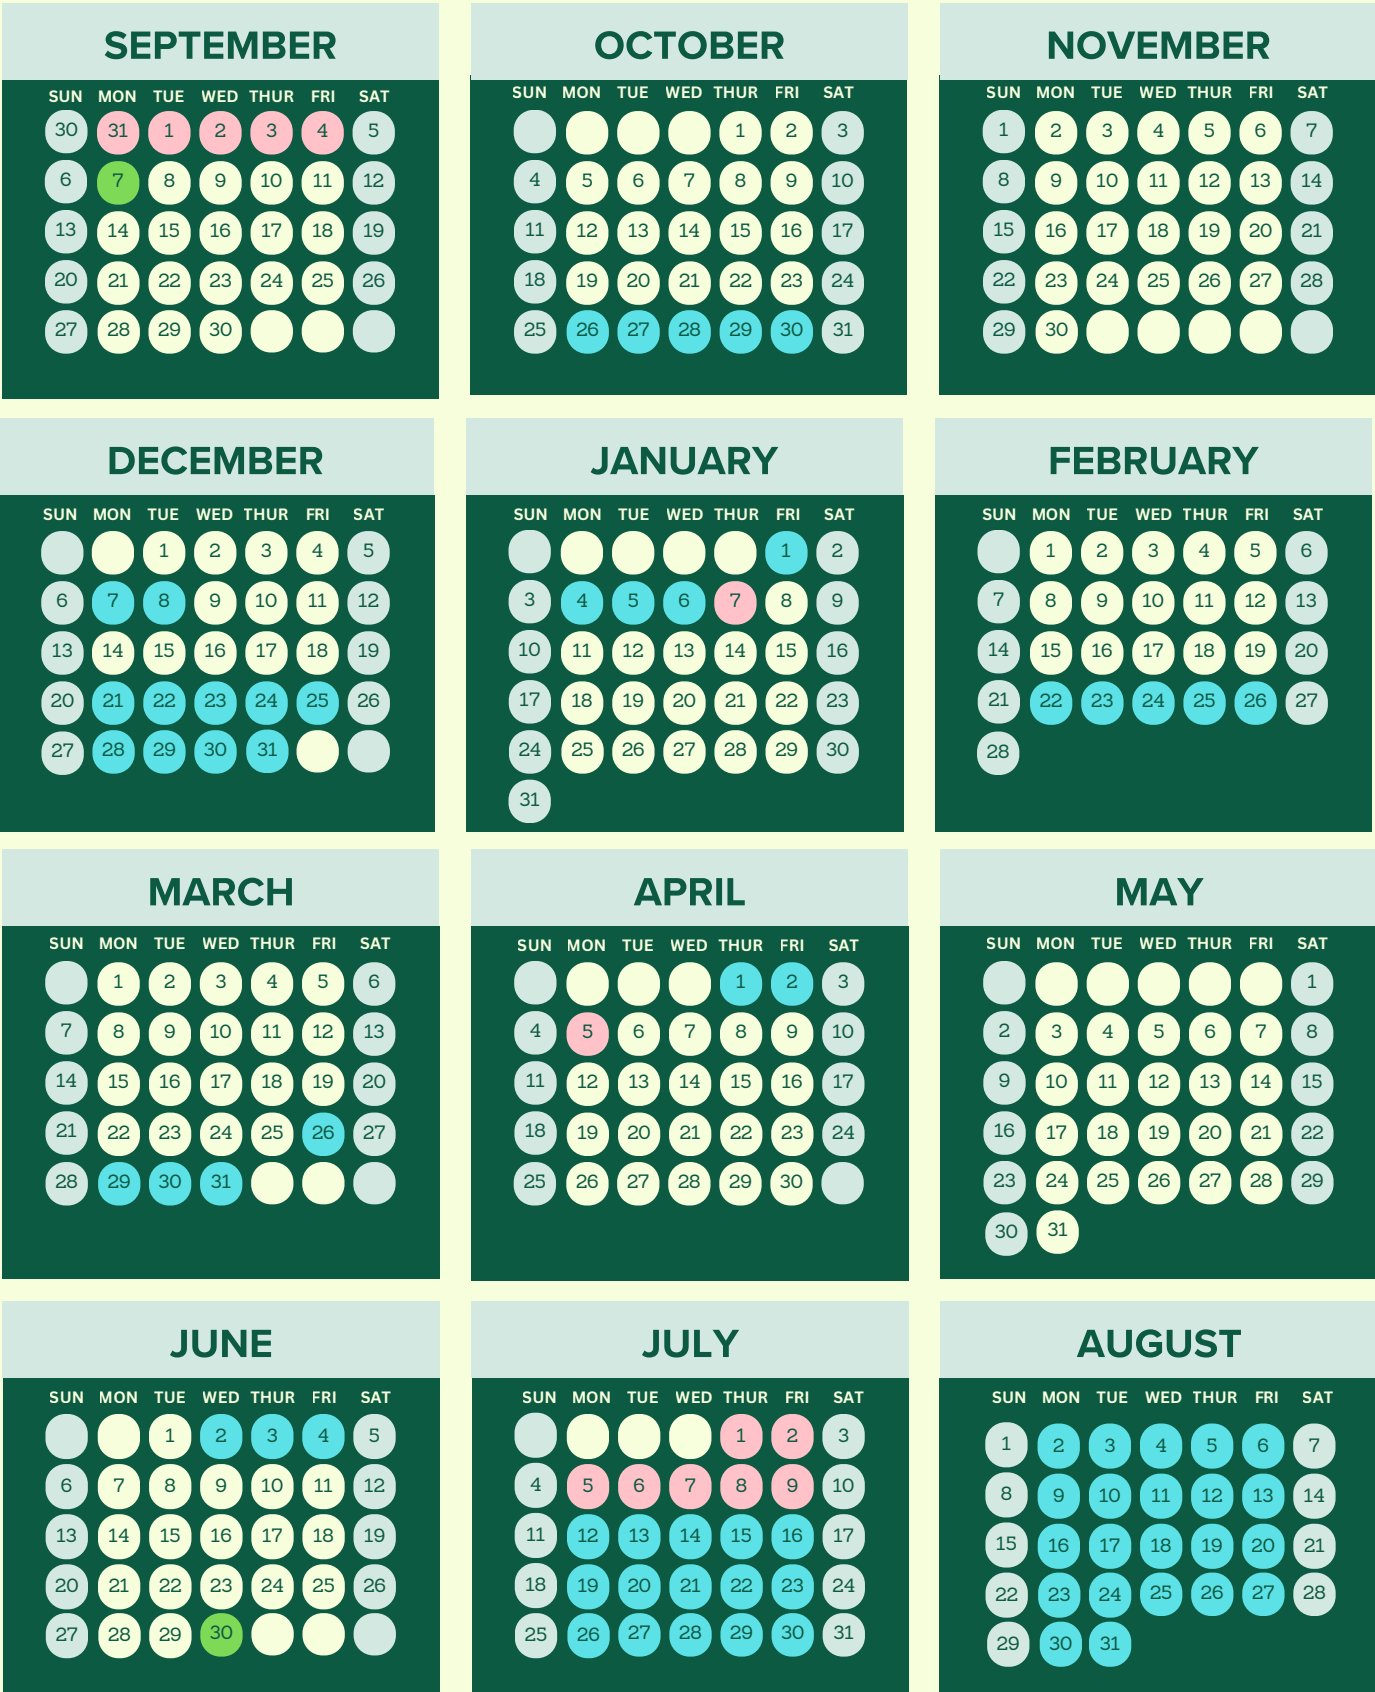

ACADEMIC YEAR 2026-2027

Term 1

September 7: First Day of School
 October 26-30: Half-Term Break
 November 2: School Resumes
 December 7-8: Public Holiday
 December 21-January 7: Christmas Holiday

Term 2

January 7: Staff Day
 January 8: School Resumes
 February 22-26: Half-Term Break
 March 1: School resumes
 March 26 - April 5: Easter Break

Term 3

April 5: Staff Day
 April 6: School Resumes
 June 2: Public Holiday
 June 3-4: School Closed
 June 30: Last day of School

- First/Last Day of Academic Year
- Holidays - School Closed
- Staff Days - School Closed