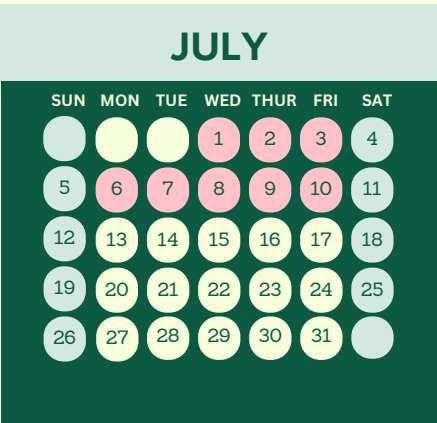

ACADEMIC YEAR 2025-2026

Term 1

Term 2

Term 3

September 8: First Day of School
 October 27-31: Half-Term Break
 November 3: School resumes
 December 8: Public Holiday
 December 22-January 7: Christmas Holiday

January 8: School resumes
 February 23-27: Half-Term Break
 March 2: School resumes
 April 3-13: Easter Break

April 14: School resumes
 May 1: Public Holiday
 June 1-2: Public Holiday
 June 26: Last day of School