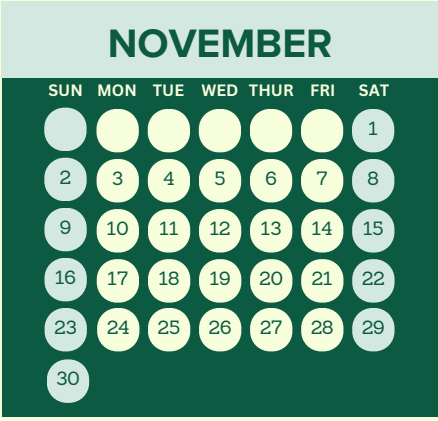

ACADEMIC YEAR 2025-2026

Term 1

Term 2

Term 3

September 8: First Day of School
 October 27-31: Half-Term Break
 November 3: School resumes
 December 8: Public Holiday
 December 22-January 7: Christmas Holiday

January 8: School resumes
 February 23-27: Half-Term Break
 March 2: School resumes
 April 3-13: Easter Break

April 14: School resumes
 May 1: Public Holiday
 June 1-2: Public Holiday
 June 26: Last day of School