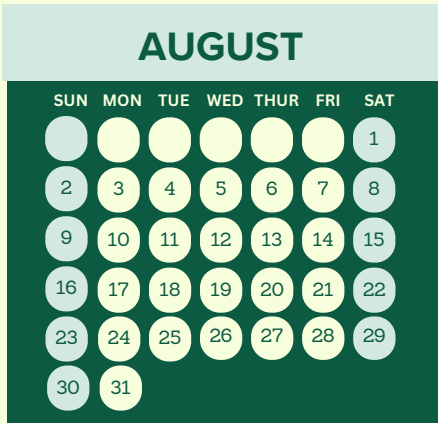

ACADEMIC YEAR 2025-2026

Term 1

Term 2

Term 3

September 8: First Day of School
 October 27-31: Half-Term Break
 November 3: School resumes
 December 8: Public Holiday
 December 22-January 7: Christmas Holiday

January 8: School resumes
 February 23-27: Half-Term Break
 March 2: School resumes
 April 3-13: Easter Break

April 14: School resumes
 May 1: Public Holiday
 June 1-2: Public Holiday
 June 26: Last day of School