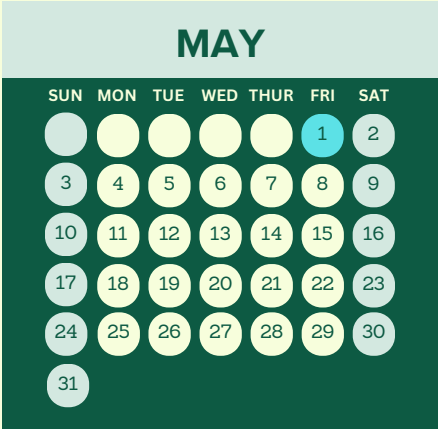

ACADEMIC YEAR 2025-2026

Term 1

Term 2

Term 3

September 8: First Day of School
 October 27-31: Half-Term Break
 November 3: School resumes
 December 8: Public Holiday
 December 22-January 7: Christmas Holiday

January 8: School resumes
 February 23-27: Half-Term Break
 March 2: School resumes
 April 3-13: Easter Break

April 14: School resumes
 May 1: Public Holiday
 June 1-2: Public Holiday
 June 26: Last day of School