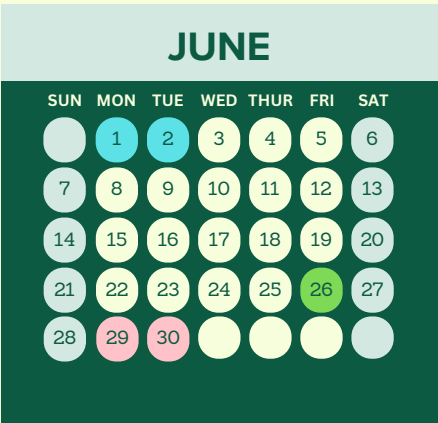

ACADEMIC YEAR 2025-2026

Term 1

Term 2

Term 3

September 8: First Day of School
 October 27-31: Half-Term Break
 November 3: School resumes
 December 8: Public Holiday
 December 22-January 7: Christmas Holiday

January 8: School resumes
 February 23-27: Half-Term Break
 March 2: School resumes
 April 3-13: Easter Break

April 14: School resumes
 May 1: Public Holiday
 June 1-2: Public Holiday
 June 26: Last day of School