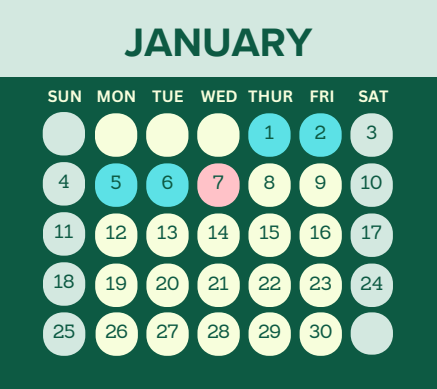

ACADEMIC YEAR 2025-2026

Term 1

Term 2

Term 3

September 8: First Day of School
 October 27-31: Half-Term Break
 November 3: School resumes
 December 8: Public Holiday
 December 22-January 7: Christmas Holiday

January 8: School resumes
 February 23-27: Half-Term Break
 March 2: School resumes
 April 3-13: Easter Break

April 14: School resumes
 May 1: Public Holiday
 June 1-2: Public Holiday
 June 26: Last day of School