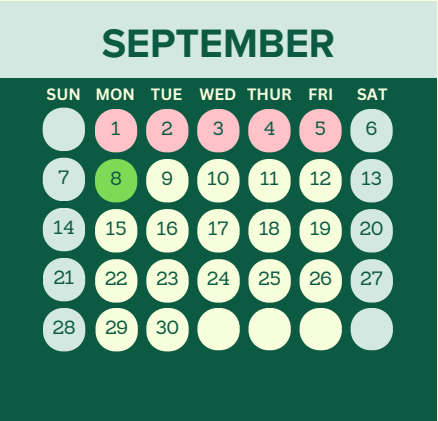

ACADEMIC YEAR 2025-2026

Term 1

Term 2

Term 3

September 8: First Day of School
 October 27-31: Half-Term Break
 November 3: School resumes
 December 8: Public Holiday
 December 22-January 7: Christmas Holiday

January 8: School resumes
 February 23-27: Half-Term Break
 March 2: School resumes
 April 3-13: Easter Break

April 14: School resumes
 May 1: Public Holiday
 June 1-2: Public Holiday
 June 26: Last day of School