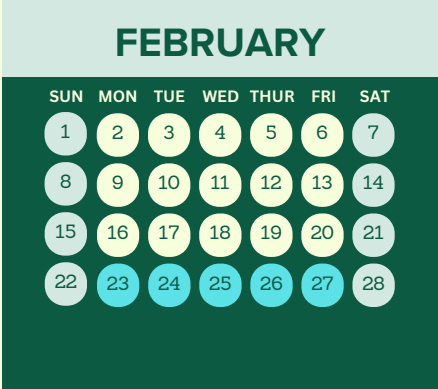

ACADEMIC YEAR 2025-2026

Term 1

Term 2

Term 3

September 8: First Day of School
 October 27-31: Half-Term Break
 November 3: School resumes
 December 8: Public Holiday
 December 22-January 7: Christmas Holiday

January 8: School resumes
 February 23-27: Half-Term Break
 March 2: School resumes
 April 3-13: Easter Break

April 14: School resumes
 May 1: Public Holiday
 June 1-2: Public Holiday
 June 26: Last day of School