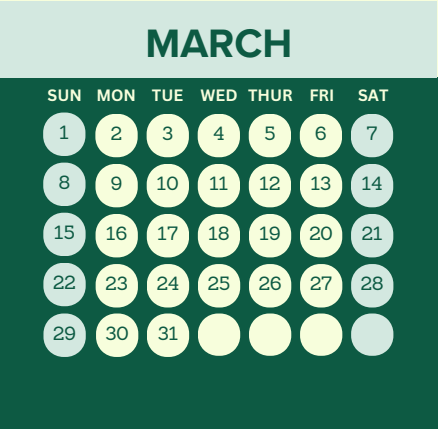

ACADEMIC YEAR 2025-2026

Term 1

Term 2

Term 3

September 8: First Day of School
 October 27-31: Half-Term Break
 November 3: School resumes
 December 8: Public Holiday
 December 22-January 7: Christmas Holiday

January 8: School resumes
 February 23-27: Half-Term Break
 March 2: School resumes
 April 3-13: Easter Break

April 14: School resumes
 May 1: Public Holiday
 June 1-2: Public Holiday
 June 26: Last day of School