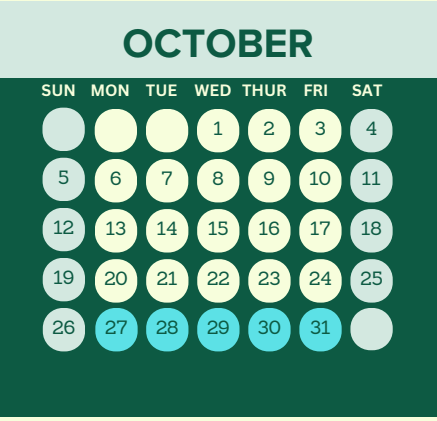

ACADEMIC YEAR 2025-2026

Term 1

Term 2

Term 3

September 8: First Day of School
 October 27-31: Half-Term Break
 November 3: School resumes
 December 8: Public Holiday
 December 22-January 7: Christmas Holiday

January 8: School resumes
 February 23-27: Half-Term Break
 March 2: School resumes
 April 3-13: Easter Break

April 14: School resumes
 May 1: Public Holiday
 June 1-2: Public Holiday
 June 26: Last day of School